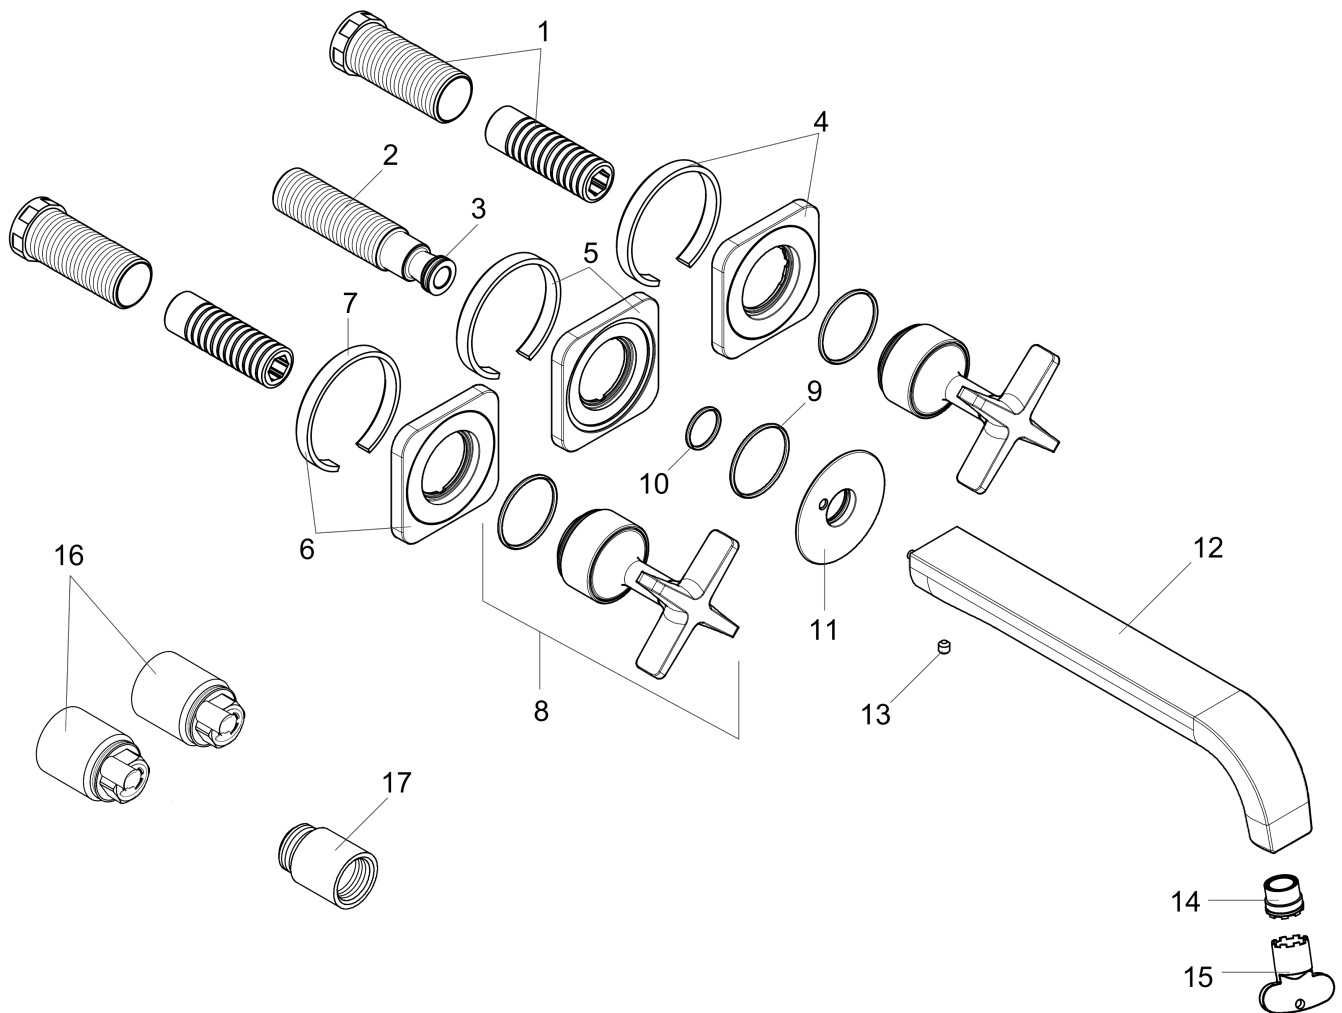

AXOR Citterio E
Wall-Mounted Widespread Faucet Trim, 1.2 GPM
 Finishes : Part no. : **36107001**

Features

- Spray modes: Laminar spray
- Flow: 1.2 GPM (4.5 L/Min)
- 90° ceramic valves

Item details

List Price \$ 1,237.00

Technology

Compliance

Product image

Scale drawing

AXOR Citterio E
Wall-Mounted Widespread Faucet Trim, 1.2 GPM
Finishes : Part no. : **36107001**

Exploded drawing

Year of production: >07/16

AXOR Citterio E
Wall-Mounted Widespread Faucet Trim, 1.2 GPM
 Finishes : Part no. : **36107001**

Spare parts list

Year of production: >07/16

Pos.		Part no.	Price	PU
1	fixing set	96393000	-	1
2	connecting thread G½	95626000	-	1
3	O-ring 13x2	98128000	-	1
4	escutcheon cold water	92398000	-	1
5	escutcheon	92359000	-	1
6	escutcheon hot water	92397000	-	1
7	seal	97530000	-	1
8	handle	92343000	-	1
9	O-ring 30x1,5	98433000	-	1
10	O-ring 17x1,5	98137000	-	1
11	escutcheon for spout	92342000	-	1
12	spout 220 mm	92336000	-	1
13	hollow set screw M5x5	98446000	-	1
14	aerator laminar M16,5x1 (4,5 l/min)	92876000	-	1
15	special tool	98987000	-	1
a	extension 25 mm	96259000	-	1
b	extension 25 mm	95413000	-	1