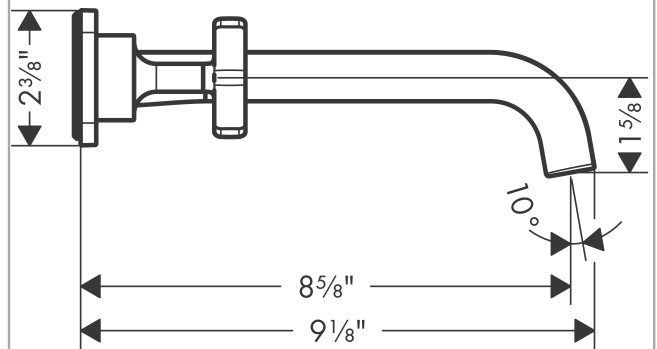

AXOR Citterio E
Wall-Mounted Widespread Faucet Trim, 1.2 GPM
 Finishes : Part no. : **36107001**

Features

- Spray modes: Laminar spray
- Flow: 1.2 GPM (4.5 L/Min)
- 90° ceramic valves

Item details

List Price \$ 1,237.00

Technology

Compliance

Product image

Scale drawing

AXOR Citterio E
Wall-Mounted Widespread Faucet Trim, 1.2 GPM
Finishes : Part no. : **36107001**

Exploded drawing

Year of production: >07/16

AXOR Citterio E
Wall-Mounted Widespread Faucet Trim, 1.2 GPM
 Finishes : Part no. : **36107001**

Spare parts list

Year of production: >07/16

Pos.		Part no.	Price	PU
1	fixing set	96393000	-	1
2	connecting thread G½	95626000	-	1
3	O-ring 13x2	98128000	-	1
4	escutcheon cold water	92398000	-	1
5	escutcheon	92359000	-	1
6	escutcheon hot water	92397000	-	1
7	seal	97530000	-	1
8	handle	92343000	-	1
9	O-ring 30x1,5	98433000	-	1
10	O-ring 17x1,5	98137000	-	1
11	escutcheon for spout	92342000	-	1
12	spout 220 mm	92336000	-	1
13	hollow set screw M5x5	98446000	-	1
14	aerator laminar M16,5x1 (4,5 l/min)	92876000	-	1
15	special tool	98987000	-	1
a	extension 25 mm	96259000	-	1
b	extension 25 mm	95413000	-	1